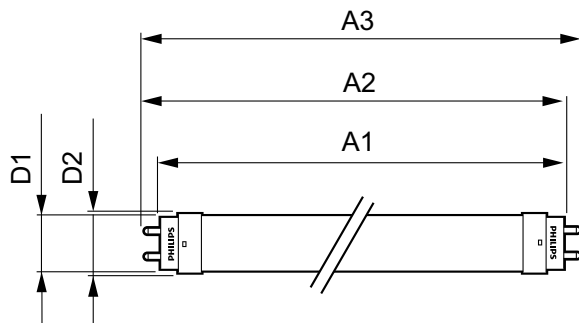

EAN/UPC - Product	8718696525012
Order code	929001184508
Numerator - Quantity Per Pack	1
Numerator - Packs per outer box	10
Material Nr. (12NC)	929001184508
Net Weight (Piece)	0.222 kg

Dimensional drawing