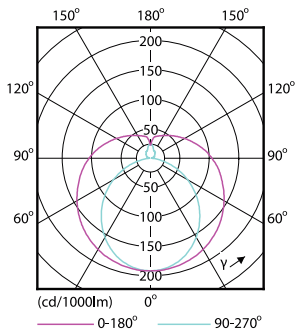

EAN/UPC - Product	8718696525012
Order code	929001184508
Numerator - Quantity Per Pack	1
Numerator - Packs per outer box	10
Material Nr. (12NC)	929001184508
Net Weight (Piece)	0.222 kg

Dimensional drawing

TLED 1200mm 4ft T8 16W-36W 4000K G13 ND

Product	D1	D2	A1	A2	A3	C	D
LEDtube 1200mm	25.68	28 mm	1198	1205	1212	1212	27.8
16W 740 T8 AP C	mm		mm	mm	mm	mm	mm
G							

Photometric data

Ecofit LED tubes T8 Mains