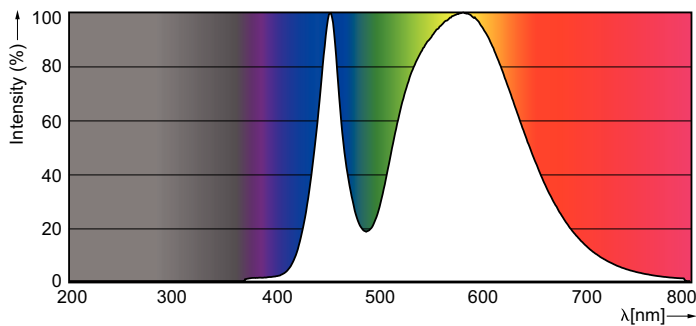

Photometric data